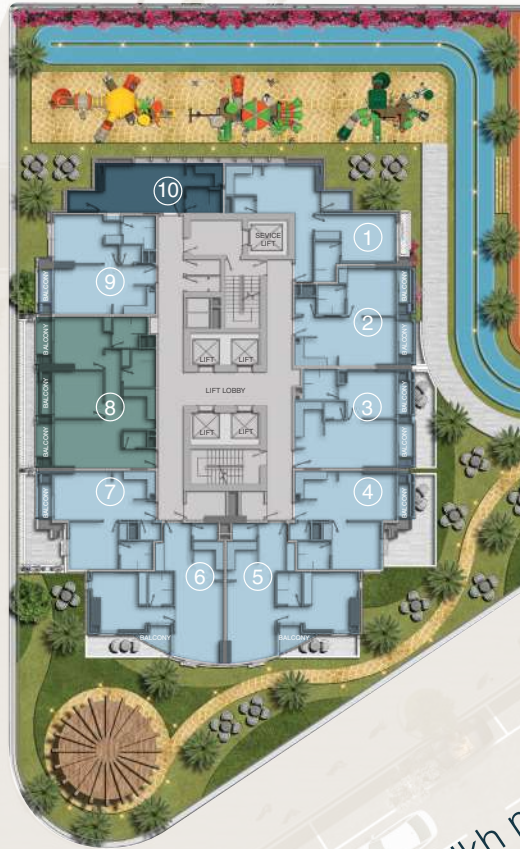

Cloud Tower Lvl 1

Main Entrance
Block A

- Studio
- One BR
- Two BR
- GYM

Tennis and
basketball court

Running track

BBQ area

Main Entrance
Block B

Swimming pool

Gym

Sheikh mohammed Bin Zayed Rd

Al Khail Rd

Cloud Tower Lvl 2

Main Entrance
Block A

- Studio
- One BR
- Two BR
- Office

Main Entrance
Block B

Sheikh mohammed Bin Zayed Rd

Al Khail Rd

Cloud Tower Lvl 3

Main Entrance
Block A

- Studio
- One BR
- Two BR
- Office

Main Entrance
Block B

Al Khail Rd

Sheikh mohammed Bin Zayed Rd

Cloud Tower Lvl 4

Main Entrance
Block A

Studio

One BR

Two BR

Main Entrance
Block B

Sheikh mohammed Bin Zayed Rd

Al Khail Rd

Cloud Tower Lvl