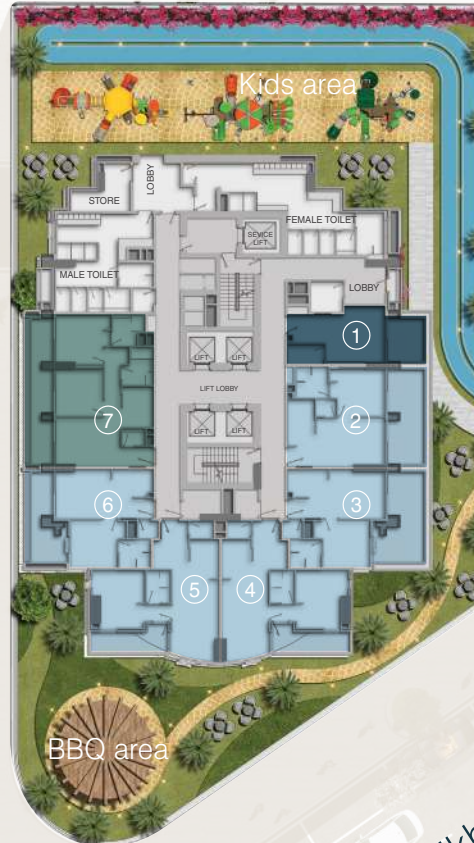

Cloud Tower Lvl 1

Main Entrance
Block A

- Studio
- One BR
- Two BR
- GYM

Tennis and
basketball court

Running track

BBQ area

Main Entrance
Block B

Swimming pool

Gym

Sheikh mohammed Bin Zayed Rd

Al Khail Rd

Cloud Tower Lvl 2

Main Entrance
Block A

- Studio
- One BR
- Two BR
- Office

Main Entrance
Block B

Sheikh mohammed Bin Zayed Rd

Al Khail Rd

Cloud Tower Lvl 3

Main Entrance
Block A

- Studio
- One BR
- Two BR
- Office

Main Entrance
Block B

Al Khail Rd

Sheikh mohammed Bin Zayed Rd

Cloud Tower Lvl 4

5-7-9-11-13-15-17-19-21

Main Entrance
Block A

Studio

One BR

Two BR

Main Entrance
Block B

Sheikh Mohammed Bin Zayed Rd

Al Khail Rd