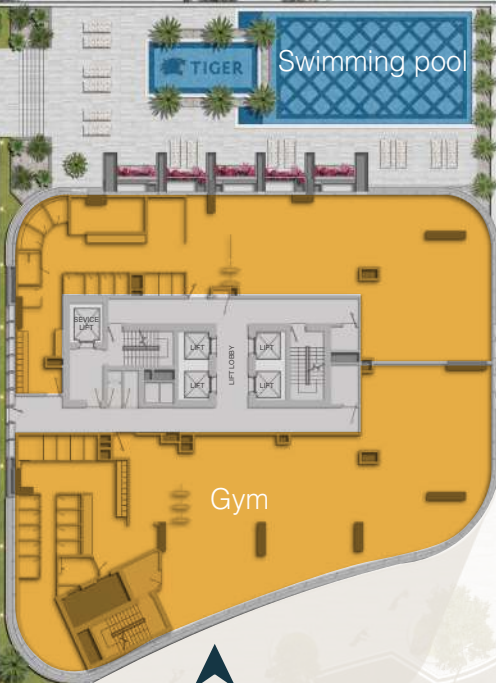

Cloud Tower Lvl 1

Main Entrance
Block A

- Studio
- One BR
- Two BR
- GYM

Tennis and
basketball court

Running track

BBQ area

Main Entrance
Block B

Swimming pool

Gym

Sheikh mohammed Bin Zayed Rd

Al Khail Rd

Cloud Tower Lvl 2

Main Entrance
Block A

- Studio
- One BR
- Two BR
- Office

Main Entrance
Block B

Sheikh mohammed Bin Zayed Rd

Al Khail Rd

Cloud Tower Lvl 3

Main Entrance
Block A

- Studio
- One BR
- Two BR
- Office

Main Entrance
Block B

Al Khail Rd

Sheikh mohammed Bin Zayed Rd

Cloud Tower Lvl 4

Main Entrance
Block A

Studio

One BR

Two BR

Main Entrance
Block B

Sheikh mohammed Bin Zayed Rd

Al Khail Rd

Cloud Tower Lvl