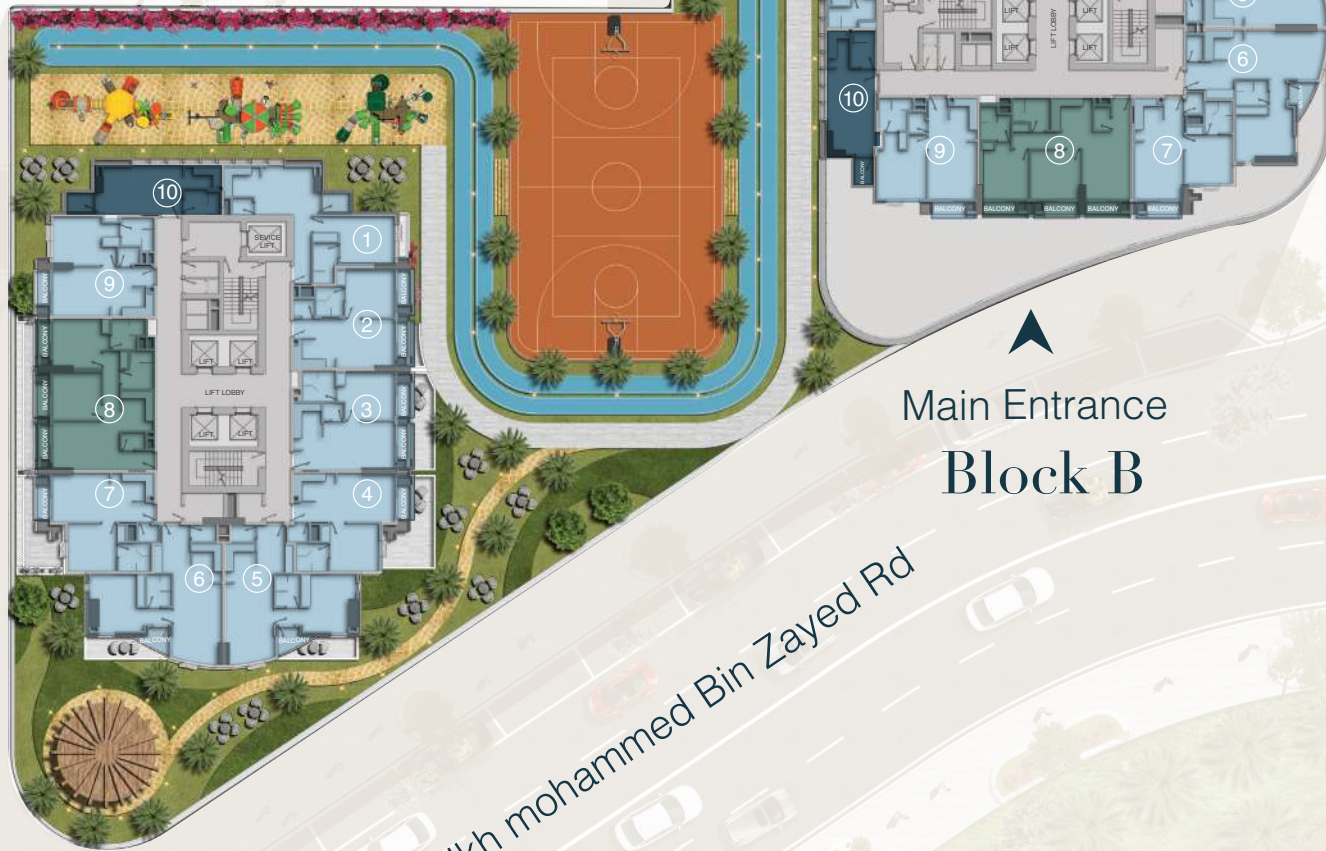

Cloud Tower Lvl

5-7-9-11-13-15-17-19-21

Main Entrance
Block A

Studio

One BR

Two BR

Main Entrance
Block B

Sheikh Mohammed Bin Zayed Rd

Al Khail Rd