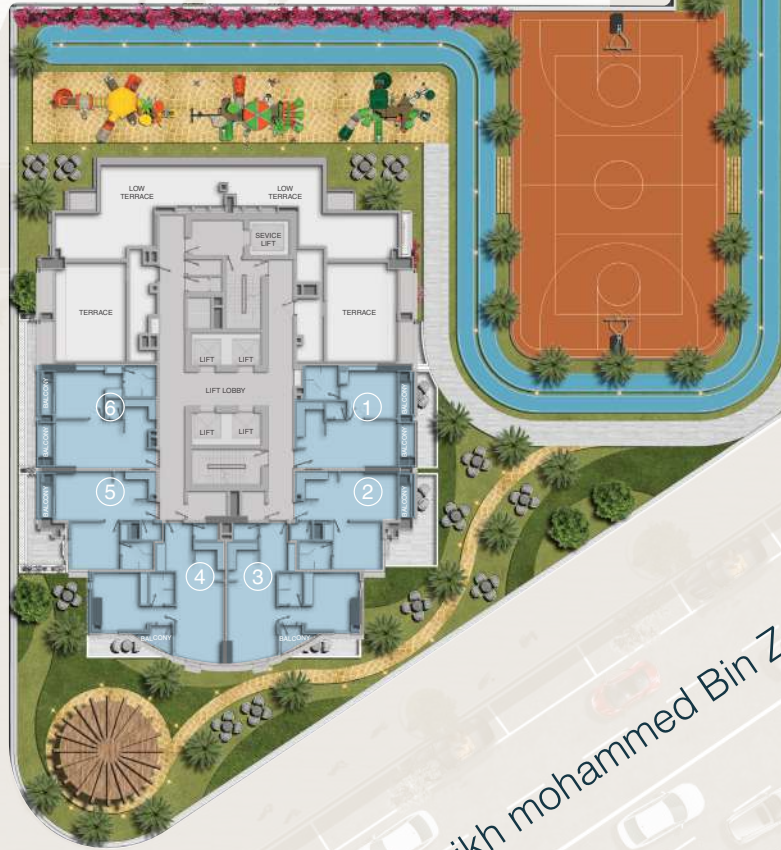

Cloud Tower Lvl 1

Main Entrance
Block A

- Studio
- One BR
- Two BR
- GYM

Tennis and
basketball court

Running track

BBQ area

Main Entrance
Block B

Swimming pool

Main Entrance
Block A

- Studio
- One BR
- Two BR

Main Entrance
Block B

Sheikh mohammed Bin Zayed Rd

Al Khail Rd

Cloud Tower Lvl 24

Main Entrance
Block A

One BR

Two BR

Main Entrance
Block B

Sheikh mohammed Bin Zayed Rd

Al Khail Rd

Cloud Tower Lvl 25

Main Entrance
Block A

One BR

Two BR

Main Entrance
Block B

Sheikh mohammed Bin Zayed Rd

Al Khail Rd

Cloud Tower Lvl 26

Main Entrance
Block A

One BR

Two BR

Three BR