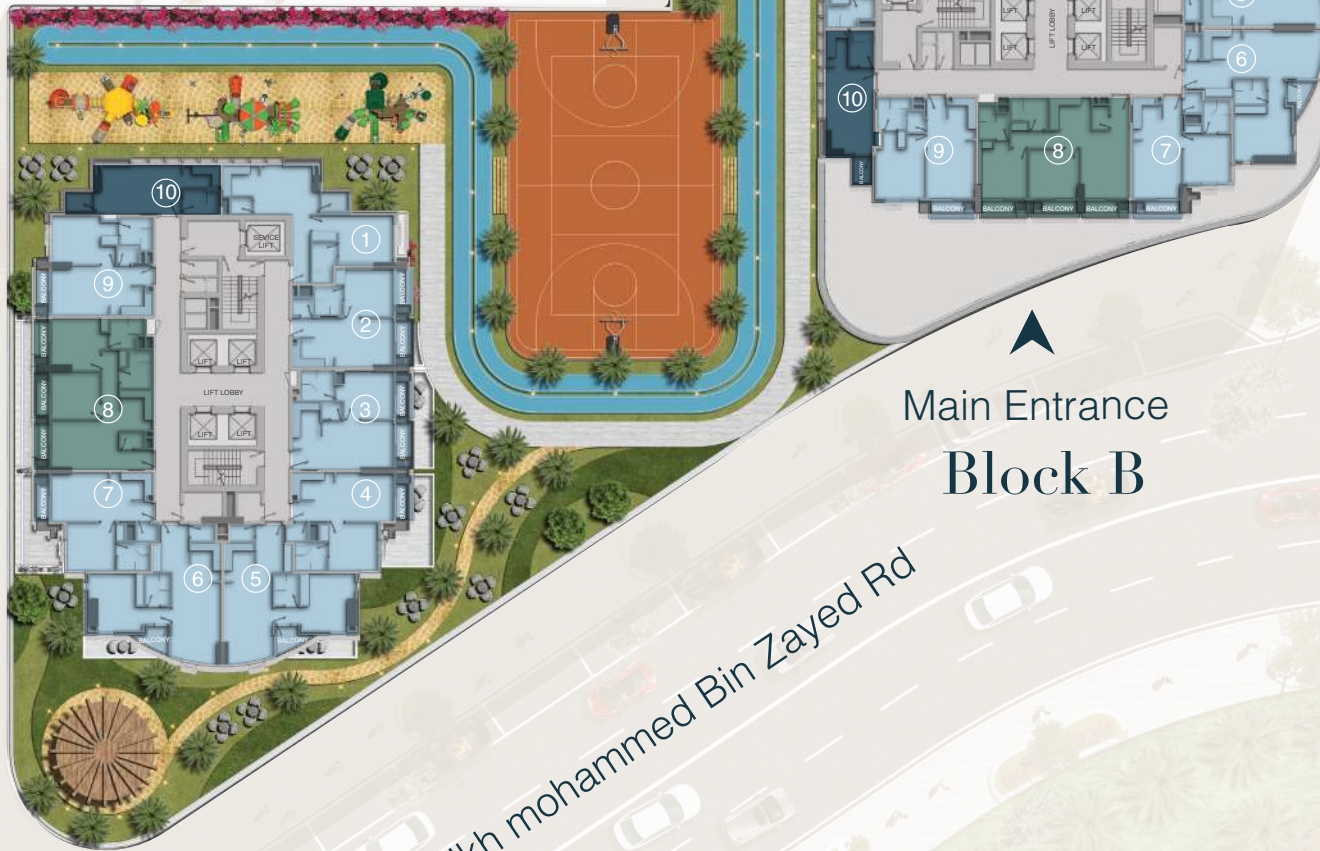

Main Entrance
Block A

Studio

One BR

Two BR

Main Entrance
Block B

Sheikh mohammed Bin Zayed Rd

Al Khail Rd

Cloud Tower Lvl

5-7-9-11-13-15-17-19-21

Main Entrance
Block A

Studio

One BR

Two BR

Main Entrance
Block B

Sheikh Mohammed Bin Zayed Rd

Al Khail Rd

Cloud Tower Lvl

6-8-10-12-14-18-20

Main Entrance
Block A

- Studio
- One BR
- Two BR

Main Entrance
Block B

Al Khail Rd

Sheikh mohammed Bin Zayed Rd

Cloud Tower Lvl 22

Main Entrance
Block A

Studio

One BR

Two BR

Main Entrance
Block B

Sheikh mohammed Bin Zayed Rd

Al Khail Rd

Cloud Tower Lvl 23