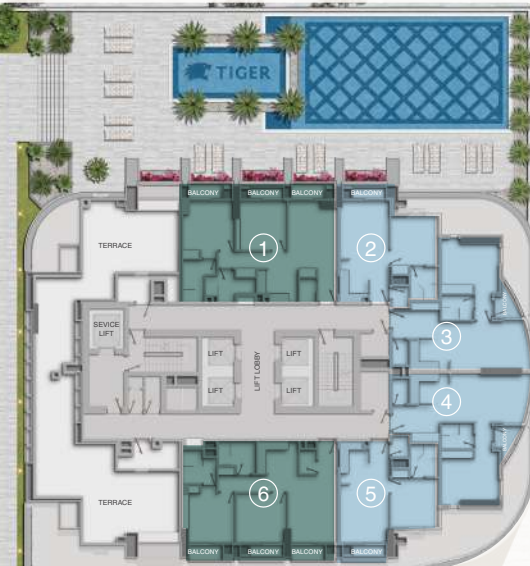

Cloud Tower Lvl 1

Main Entrance
Block A

- Studio
- One BR
- Two BR
- GYM

Tennis and
basketball court

Running track

BBQ area

Main Entrance
Block B

Swimming pool

Main Entrance
Block A

- Studio
- One BR
- Two BR

Main Entrance
Block B

Sheikh mohammed Bin Zayed Rd

Al Khail Rd

Cloud Tower Lvl 24

Main Entrance
Block A

One BR

Two BR

Main Entrance
Block B

Sheikh mohammed Bin Zayed Rd

Al Khail Rd

Cloud Tower Lvl 25

Main Entrance
Block A

One BR

Two BR

Main Entrance
Block B

Sheikh mohammed Bin Zayed Rd

Al Khail Rd

Cloud Tower Lvl 26

Main Entrance
Block A

One BR

Two BR

Three BR