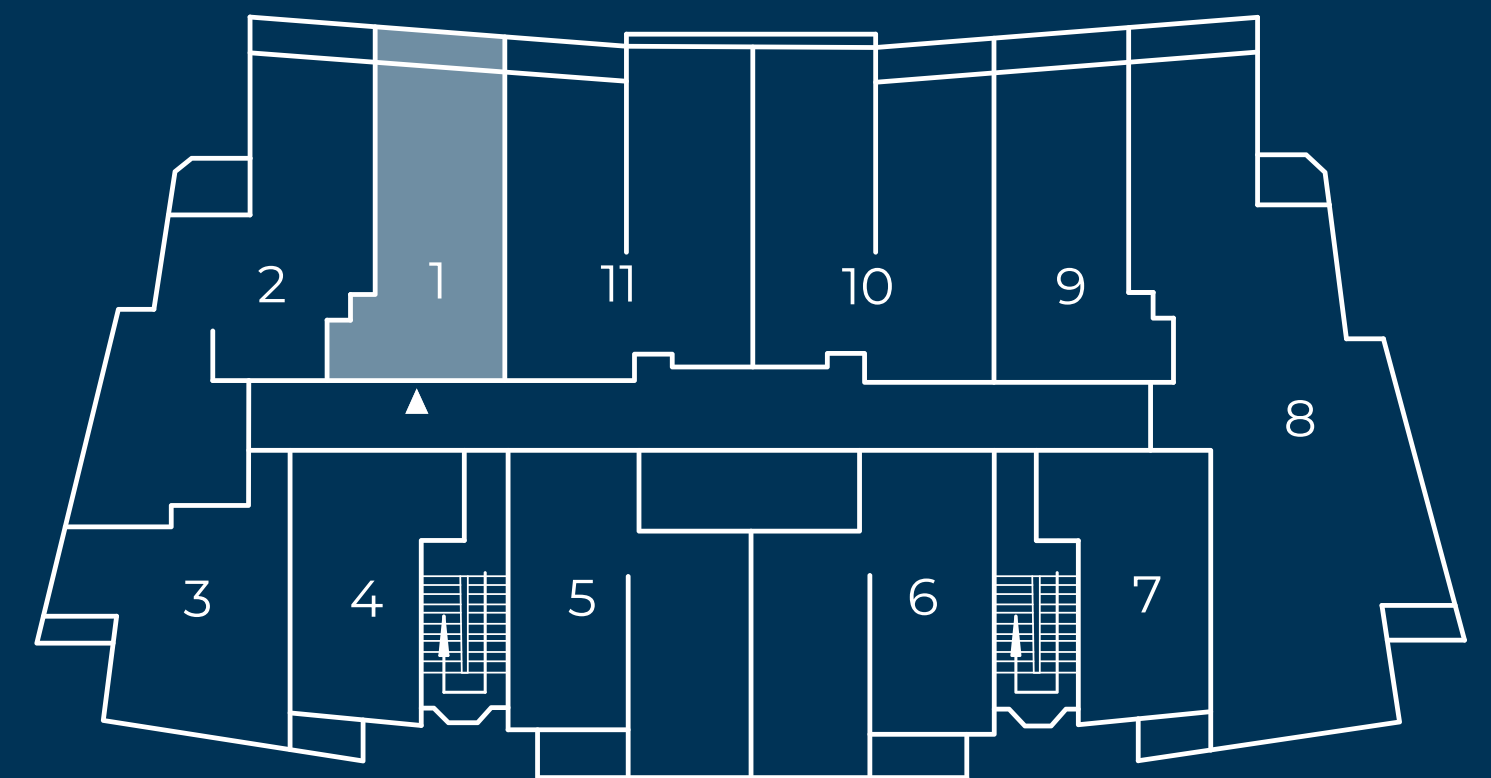

# FLOOR PLANS

# FLOOR PLATE

(FLOOR 1-15)

# 01 Studio

Unit Details

Unit Type 01  
Studio  
Size 411.67 sq.ft.

Location in Building

The floor plan images are for illustration purposes and do not accurately depict the size, features, specifications, fittings, or furnishings. All materials, dimensions, and drawings are approximate. The exact area will be specified in the individual unit's sales agreement.

# 02 1 Bedroom

Unit Details

Unit Type 02  
1 Bedroom  
Size 741.79 sq.ft.

Location in Building

The floor plan images are for illustration purposes and do not accurately depict the size, features, specifications, fittings, or furnishings. All materials, dimensions, and drawings are approximate. The exact area will be specified in the individual unit's sales agreement.