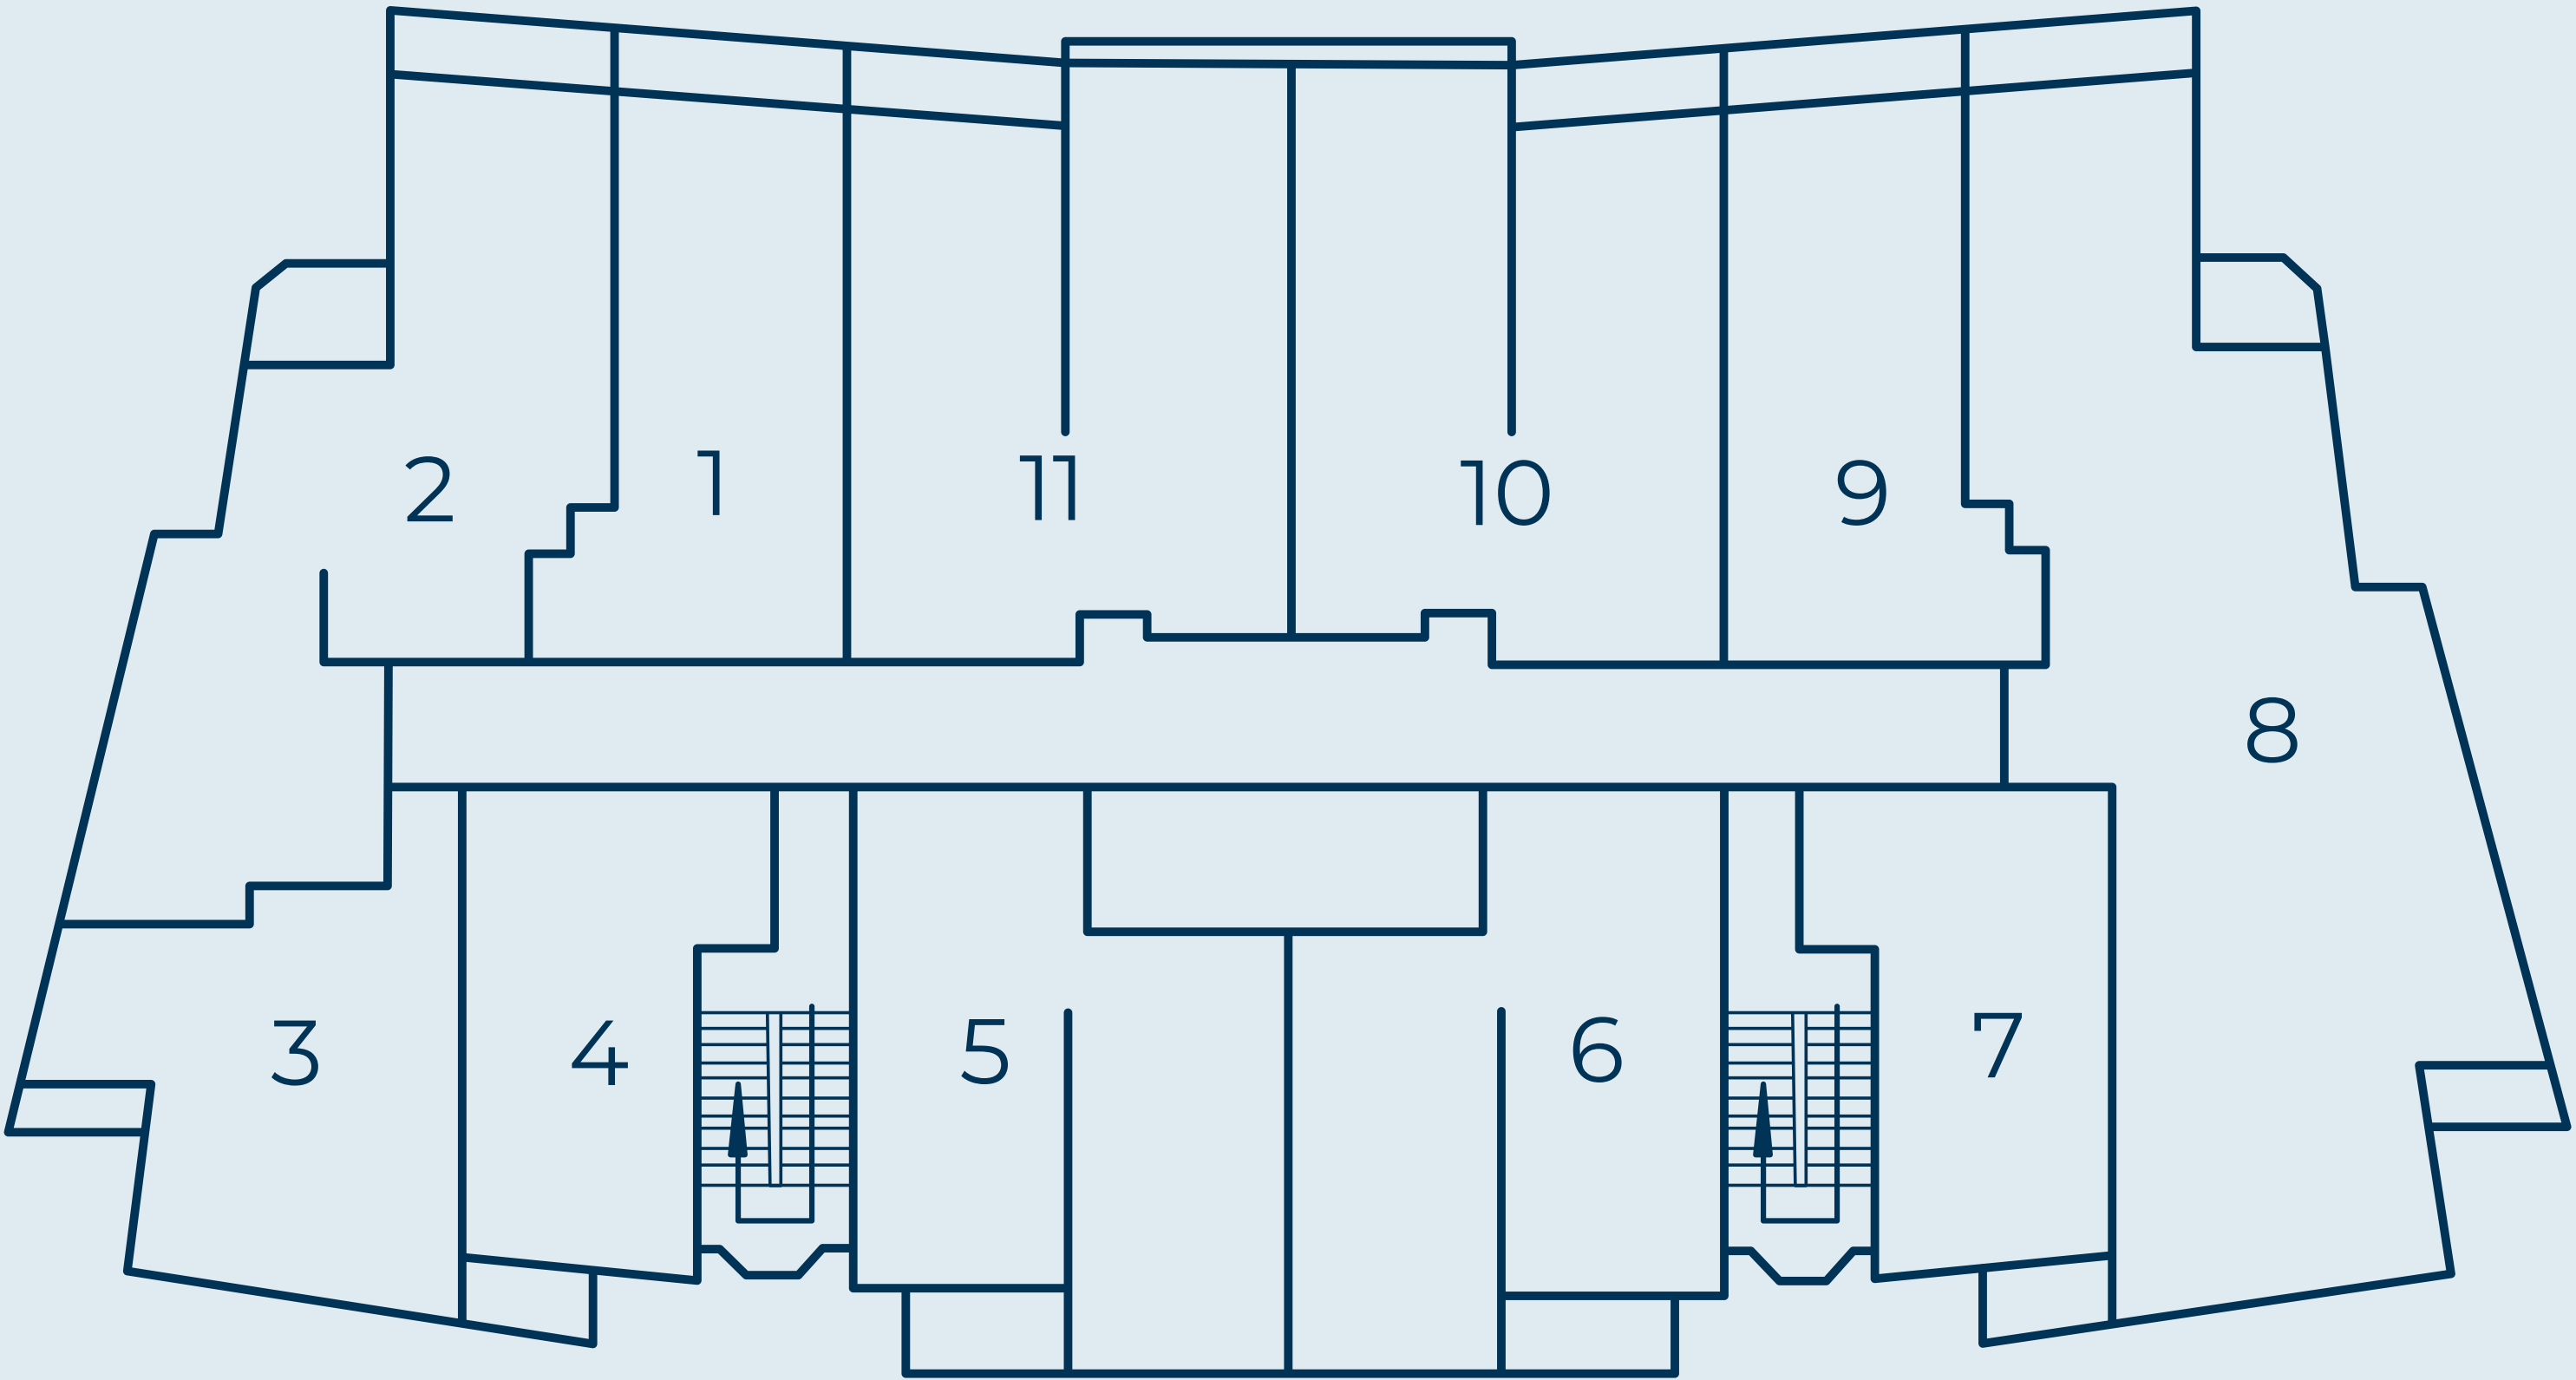

# FLOOR PLANS

# FLOOR PLATE

(FLOOR 1-15)

# 01 Studio

Unit Details

Unit Type 01  
Studio  
Size 411.67 sq.ft.

Location in Building

The floor plan images are for illustration purposes and do not accurately depict the size, features, specifications, fittings, or furnishings. All materials, dimensions, and drawings are approximate. The exact area will be specified in the individual unit's sales agreement.

# 02 1 Bedroom

Unit Details

Unit Type 02  
1 Bedroom  
Size 741.79 sq.ft.

Location in Building

The floor plan images are for illustration purposes and do not accurately depict the size, features, specifications, fittings, or furnishings. All materials, dimensions, and drawings are approximate. The exact area will be specified in the individual unit's sales agreement.