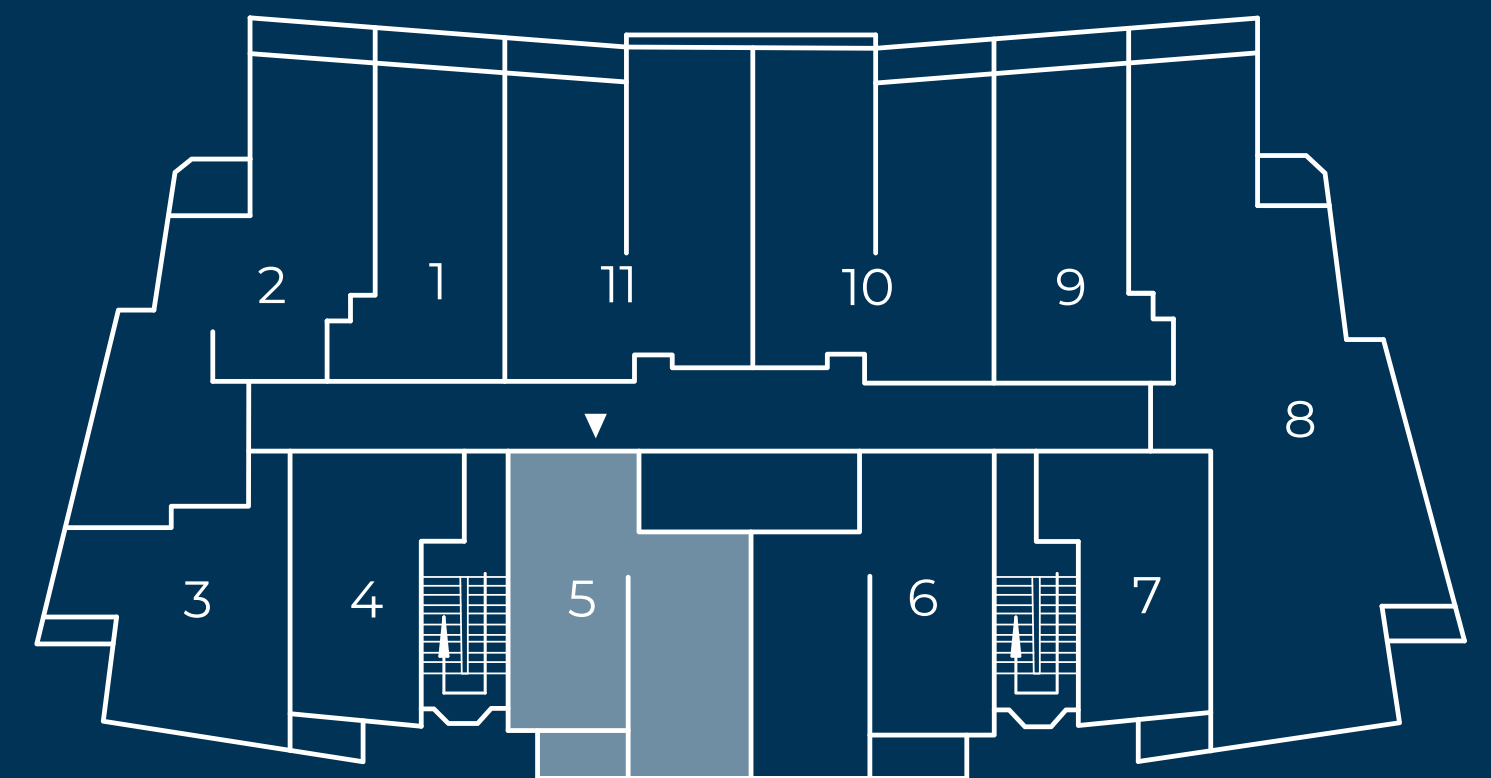

# FLOOR PLANS

# 04 Studio

Unit Details

Unit Type 04  
Studio  
Size 367.77 sq.ft.

Location in Building

The floor plan images are for illustration purposes and do not accurately depict the size, features, specifications, fittings, or furnishings. All materials, dimensions, and drawings are approximate. The exact area will be specified in the individual unit's sales agreement.

The floor plan images are for illustration purposes and do not accurately depict the size, features, specifications, fittings, or furnishings. All materials, dimensions, and drawings are approximate. The exact area will be specified in the individual unit's sales agreement.

## Location in Building

The floor plan images are for illustration purposes and do not accurately depict the size, features, specifications, fittings, or furnishings. All materials, dimensions, and drawings are approximate. The exact area will be specified in the individual unit's sales agreement.