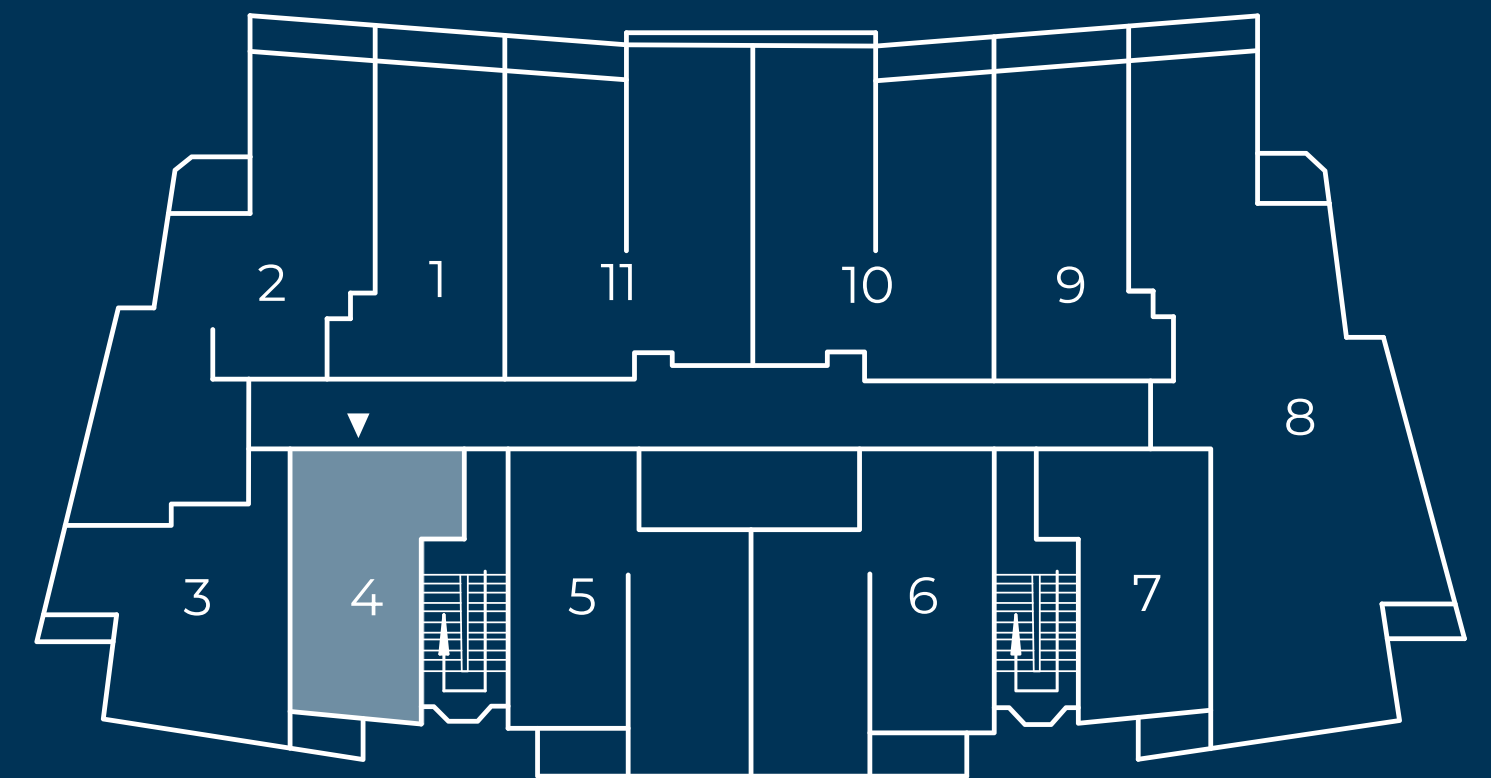

04 Studio

Unit Details

Unit Type 04
Studio
Size 367.77 sq.ft.

Location in Building

The floor plan images are for illustration purposes and do not accurately depict the size, features, specifications, fittings, or furnishings. All materials, dimensions, and drawings are approximate. The exact area will be specified in the individual unit's sales agreement.