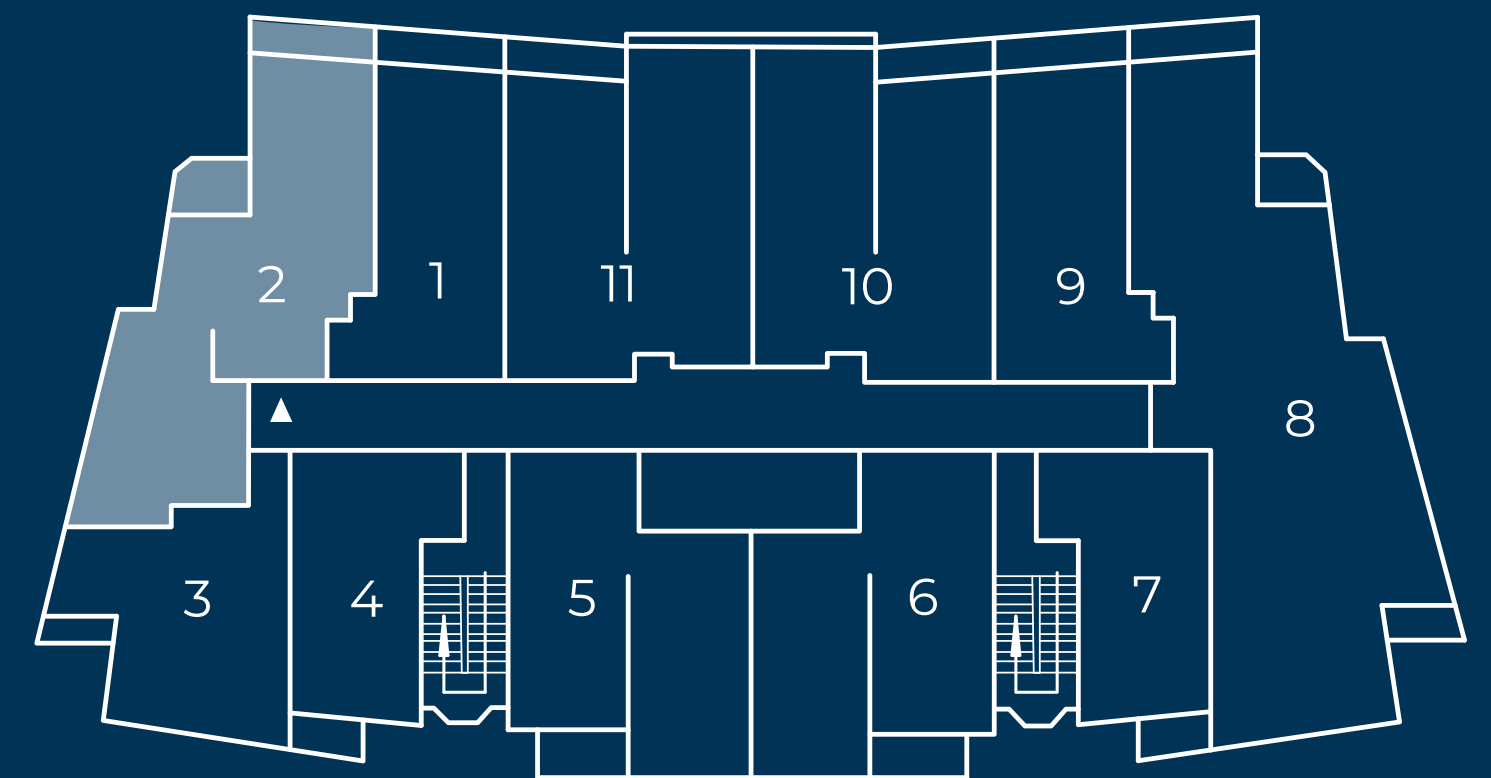

# FLOOR PLANS

# FLOOR PLATE

(FLOOR 1-15)

# 01 Studio

Unit Details

Unit Type 01  
Studio  
Size 411.67 sq.ft.

Location in Building

The floor plan images are for illustration purposes and do not accurately depict the size, features, specifications, fittings, or furnishings. All materials, dimensions, and drawings are approximate. The exact area will be specified in the individual unit's sales agreement.

# 02 1 Bedroom

Unit Details

Unit Type 02  
1 Bedroom  
Size 741.79 sq.ft.

Location in Building

The floor plan images are for illustration purposes and do not accurately depict the size, features, specifications, fittings, or furnishings. All materials, dimensions, and drawings are approximate. The exact area will be specified in the individual unit's sales agreement.