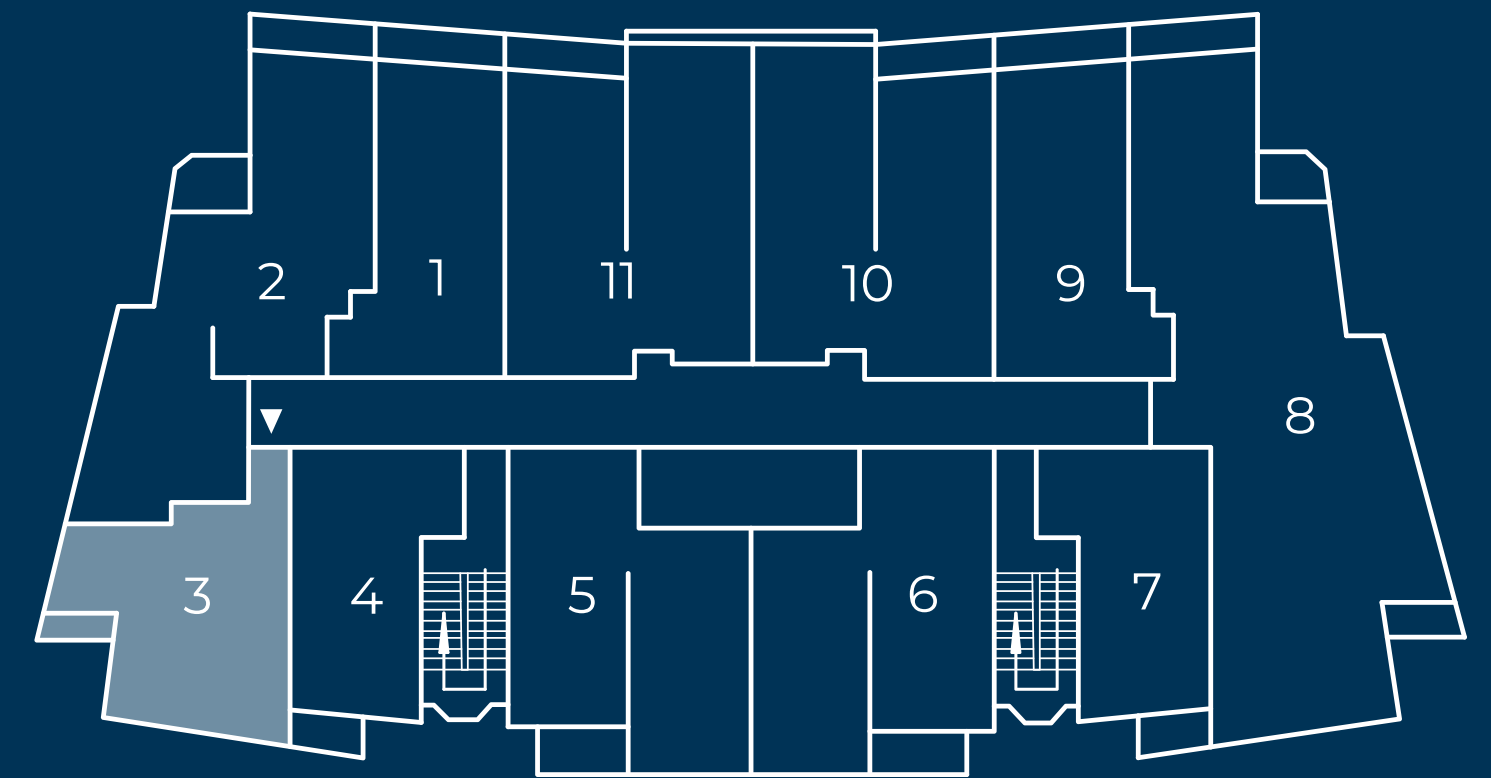

03 Studio

Unit Details

Unit Type 03
Studio
Size 430.72 sq.ft.

Location in Building

The floor plan images are for illustration purposes and do not accurately depict the size, features, specifications, fittings, or furnishings. All materials, dimensions, and drawings are approximate. The exact area will be specified in the individual unit's sales agreement.